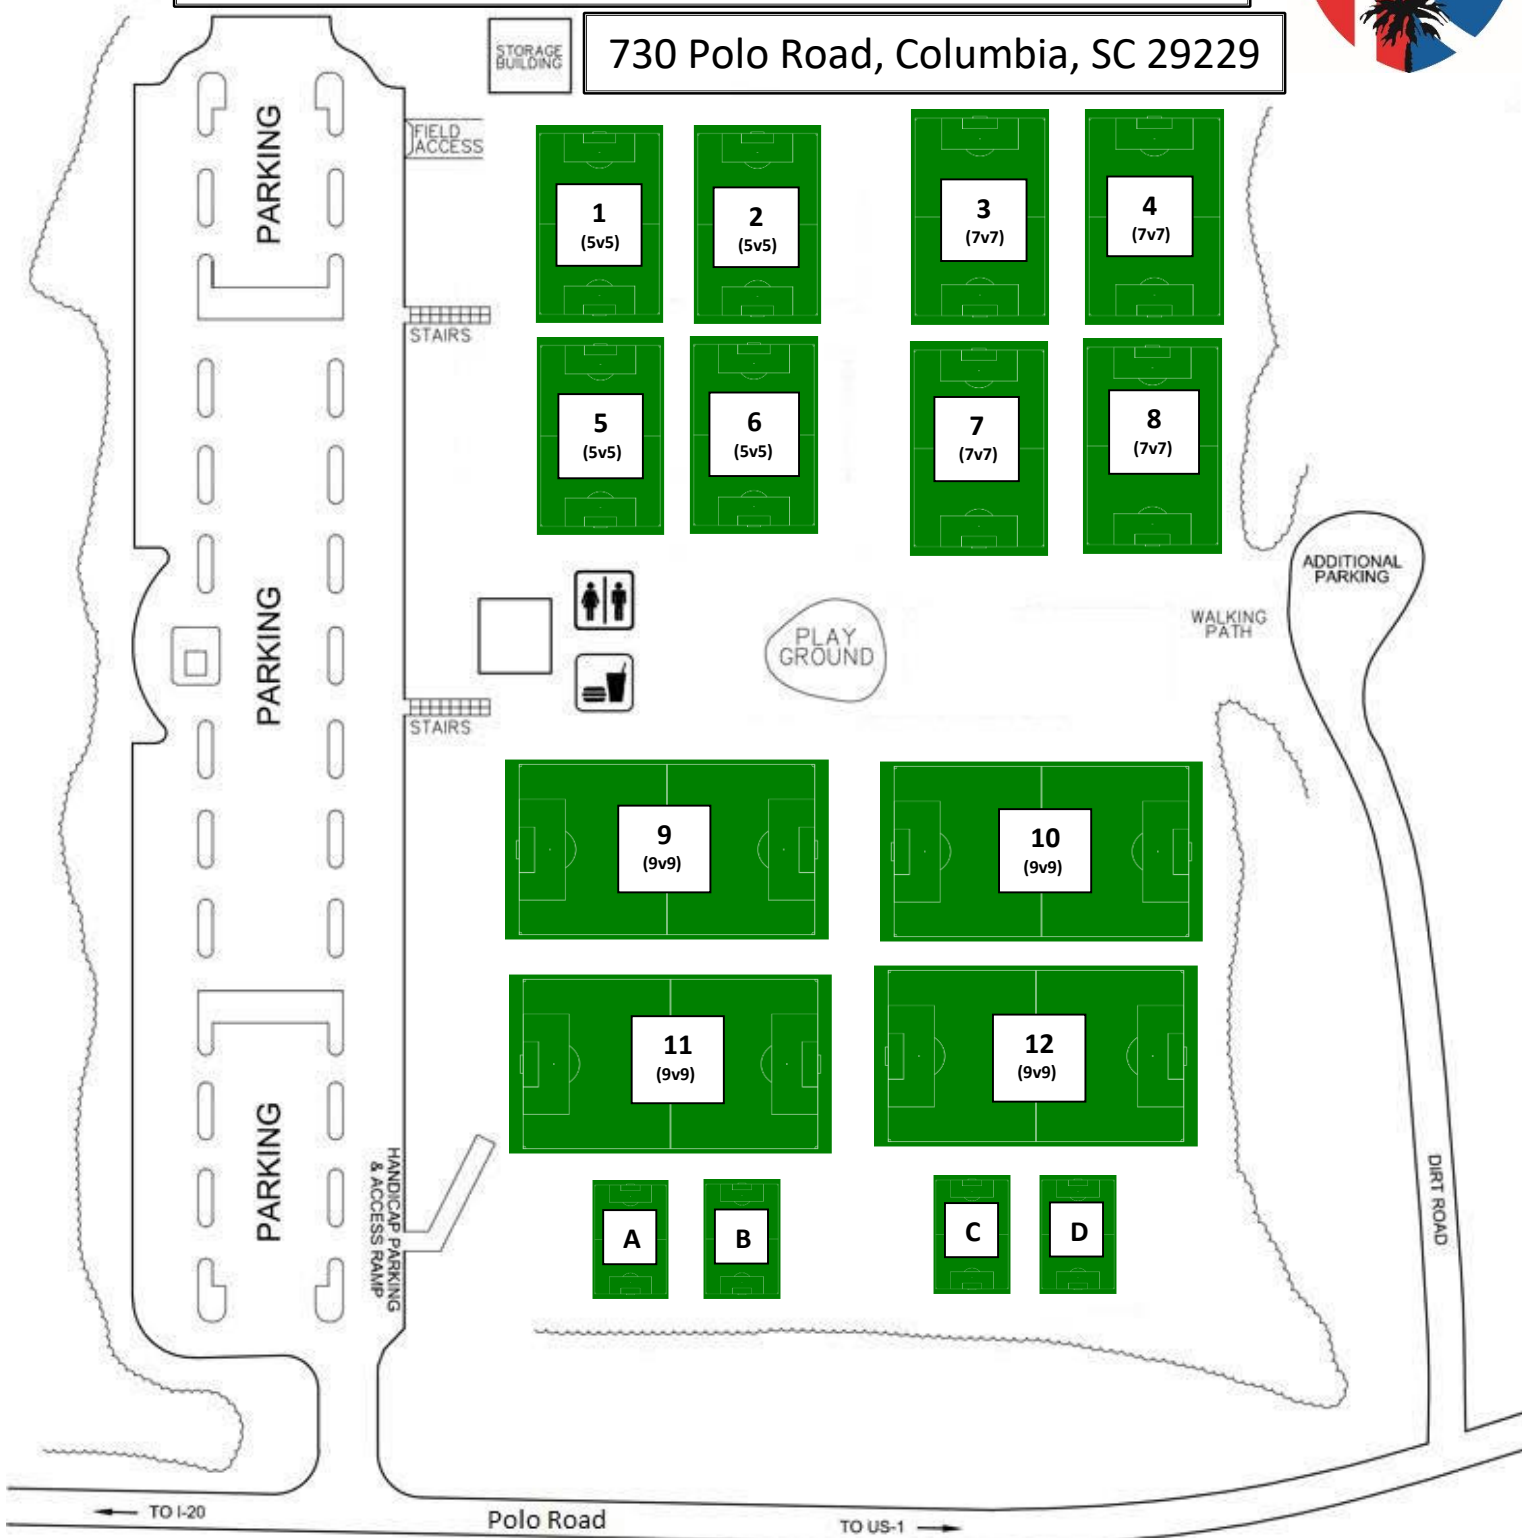

Polo Road Complex

730 Polo Road, Columbia, SC 29229

**NO PETS ARE ALLOWED
AT ANY SOUTH CAROLINA
UNITED FC FIELDS!**

WEATHER INFORMATION:

Go to www.rainedout.com and search for "South Carolina United FC" to register for free text or email updates.